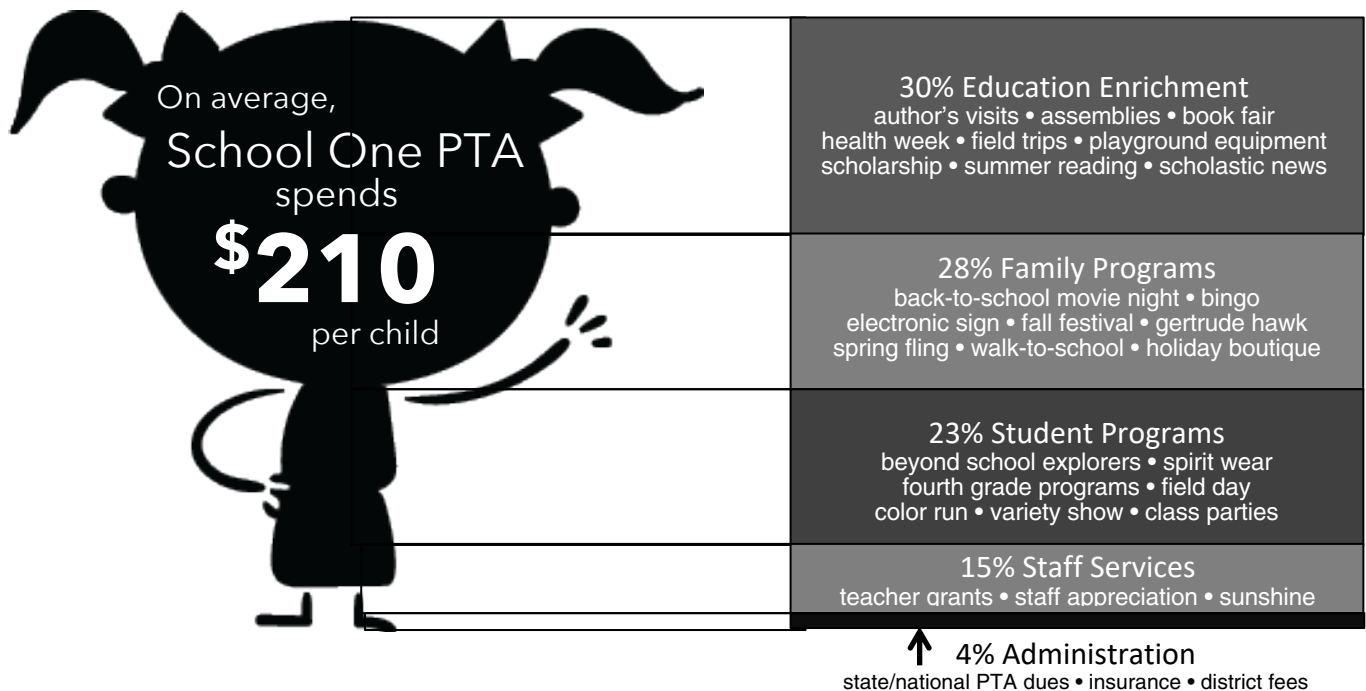

Help build a strong & vibrant School Community
Support the School One PTA 2019/2020!

Welcome to the 2019-2020 School Year!

The PTA (Parent Teacher Association) is a non-profit organization that supports School One through fundraising, volunteerism, programs and events. We encourage you to join our network of empowered, informed, and responsible parents, teachers, and school administrators.

This year's membership drive will be online through MemberHub. We also use MemberHub for event admission and other sales. This is a digital platform that the NJ PTA has implemented statewide and will be a huge timesaver for everyone. Don't worry we'll still be using Facebook, eBlasts and flyers for communication.

And if you need a little extra encouragement...everyone who joins the PTA this year will be automatically entered to win an Echo Dot!!!! (1 per grade level, and 1 for staff, too!)

Ever wonder where your PTA dollars go?